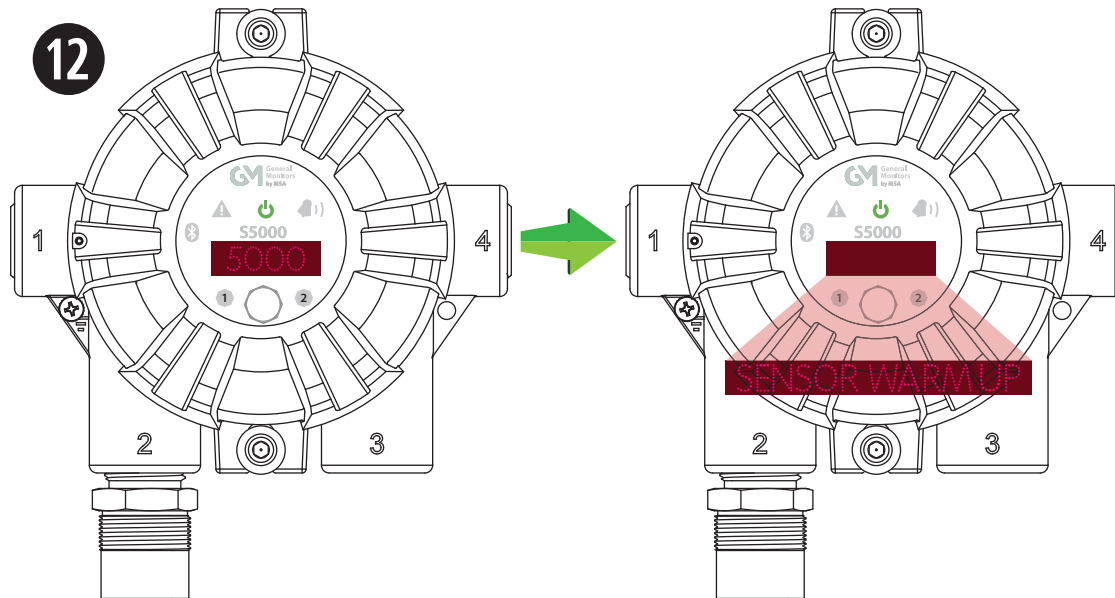

# S5000 Gas Monitor

QUICK START GUIDE

**Extreme Durability.  
Anytime. Anywhere.**

Download the X/S Connect App  
from the Google Play store  
or the iOS App Store.

The Safety Company

<b>IR400</b>		< 00:10:00			
<b>XCELL</b>		<b>COMB</b>	<b>H<sub>2</sub>S</b>	<b>CO</b>	<b>O<sub>2</sub></b>
		< 00:05:00		00:30:00 – 24:00:00 	00:30:00
<b>PASSIVE</b>		<b>COMB</b>		<b>MOS</b>	
		< 00:02:00			