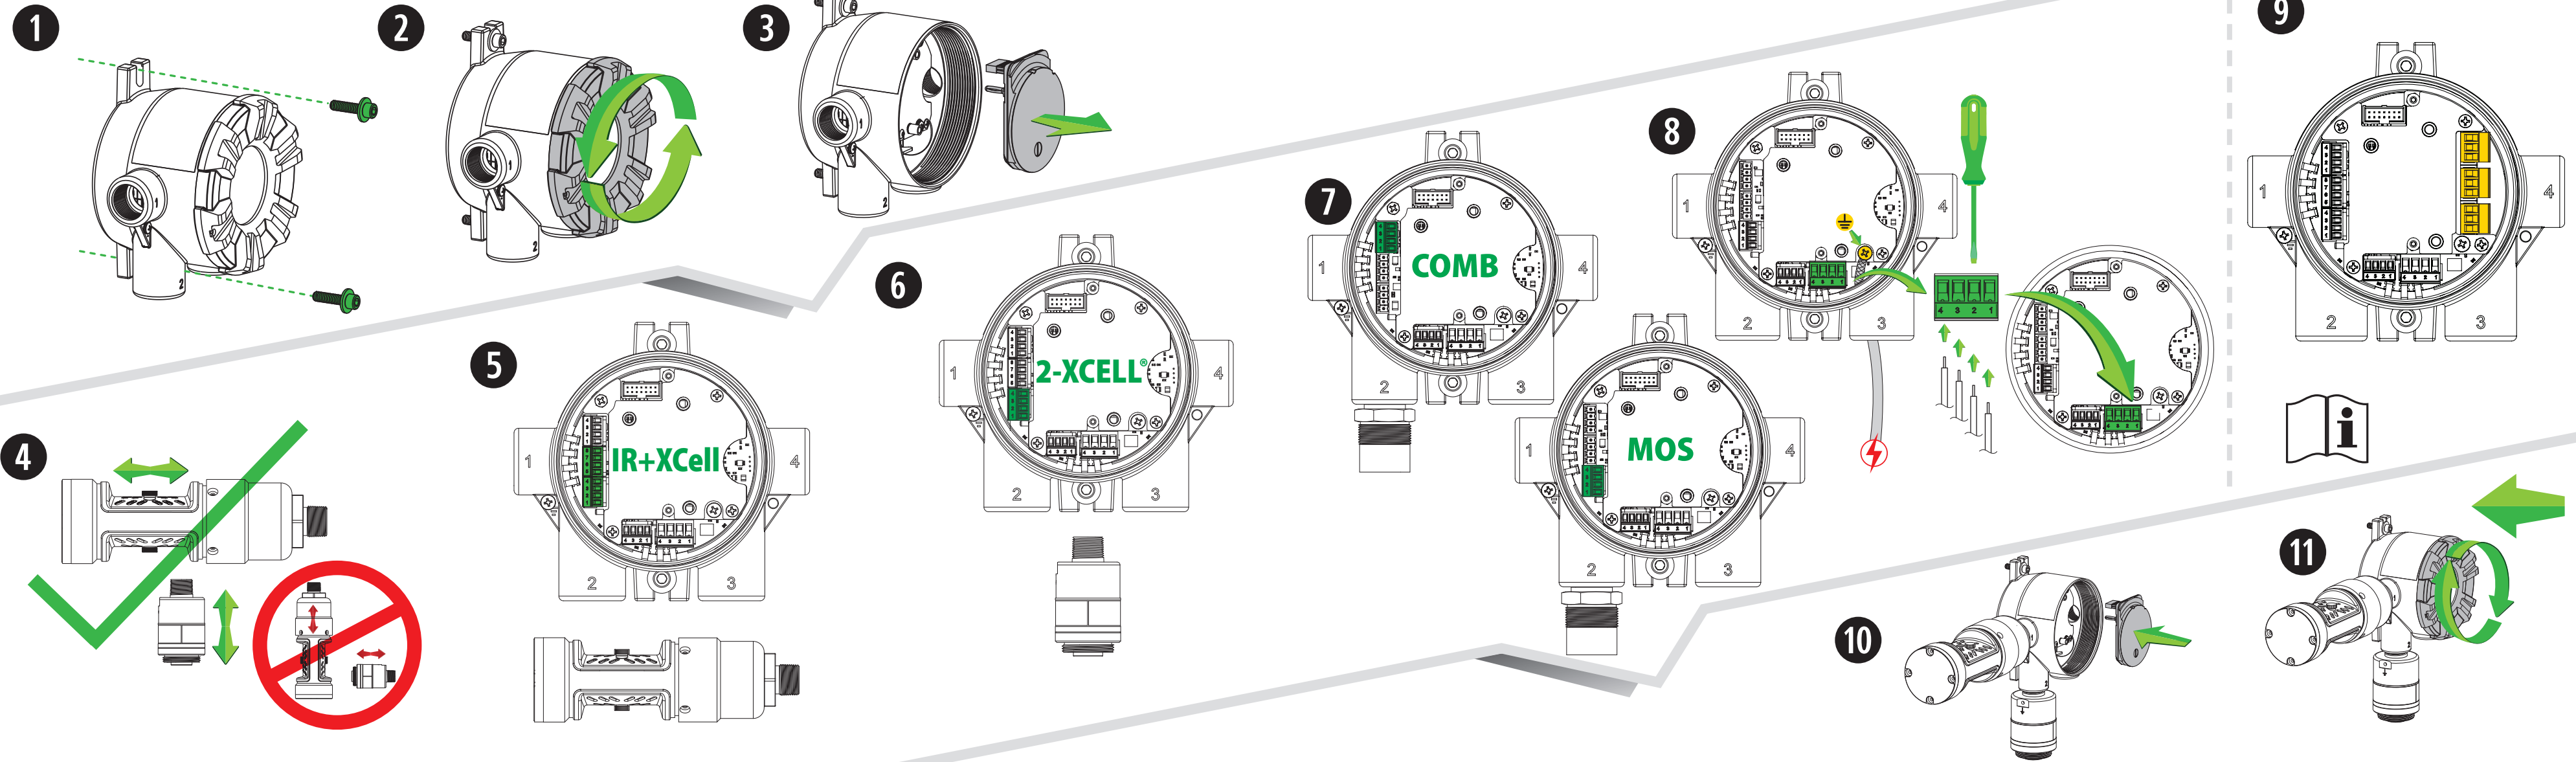

# S5000 Gas Monitor

QUICK START GUIDE

**Extreme Durability.  
Anytime. Anywhere.**

Download the X/S Connect App  
from the Google Play store  
or the iOS App Store.

The Safety Company

<b>IR400</b>		< 00:10:00			
<b>XCELL</b>		<b>COMB</b>	<b>H<sub>2</sub>S</b>	<b>CO</b>	<b>O<sub>2</sub></b>
		< 00:05:00		00:30:00 – 24:00:00 	00:30:00
<b>PASSIVE</b>		<b>COMB</b>		<b>MOS</b>	
		< 00:02:00			